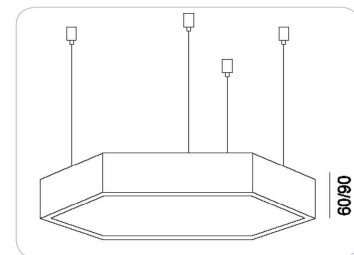

Dia=300mm
H=60/90/95mm

Frame

Aluminium

Color Tempertaure

4000K

Power

20W

Total Luminous Flux

L70 minimum at 50,000
burning hours

Dimension diagram

Remarks:-

Address: Plot #7 Saroorpur-Nangla Industrial Area,Ballabgarh-Sohna Road,Faridabad-121005

Email: info@sovitron.com